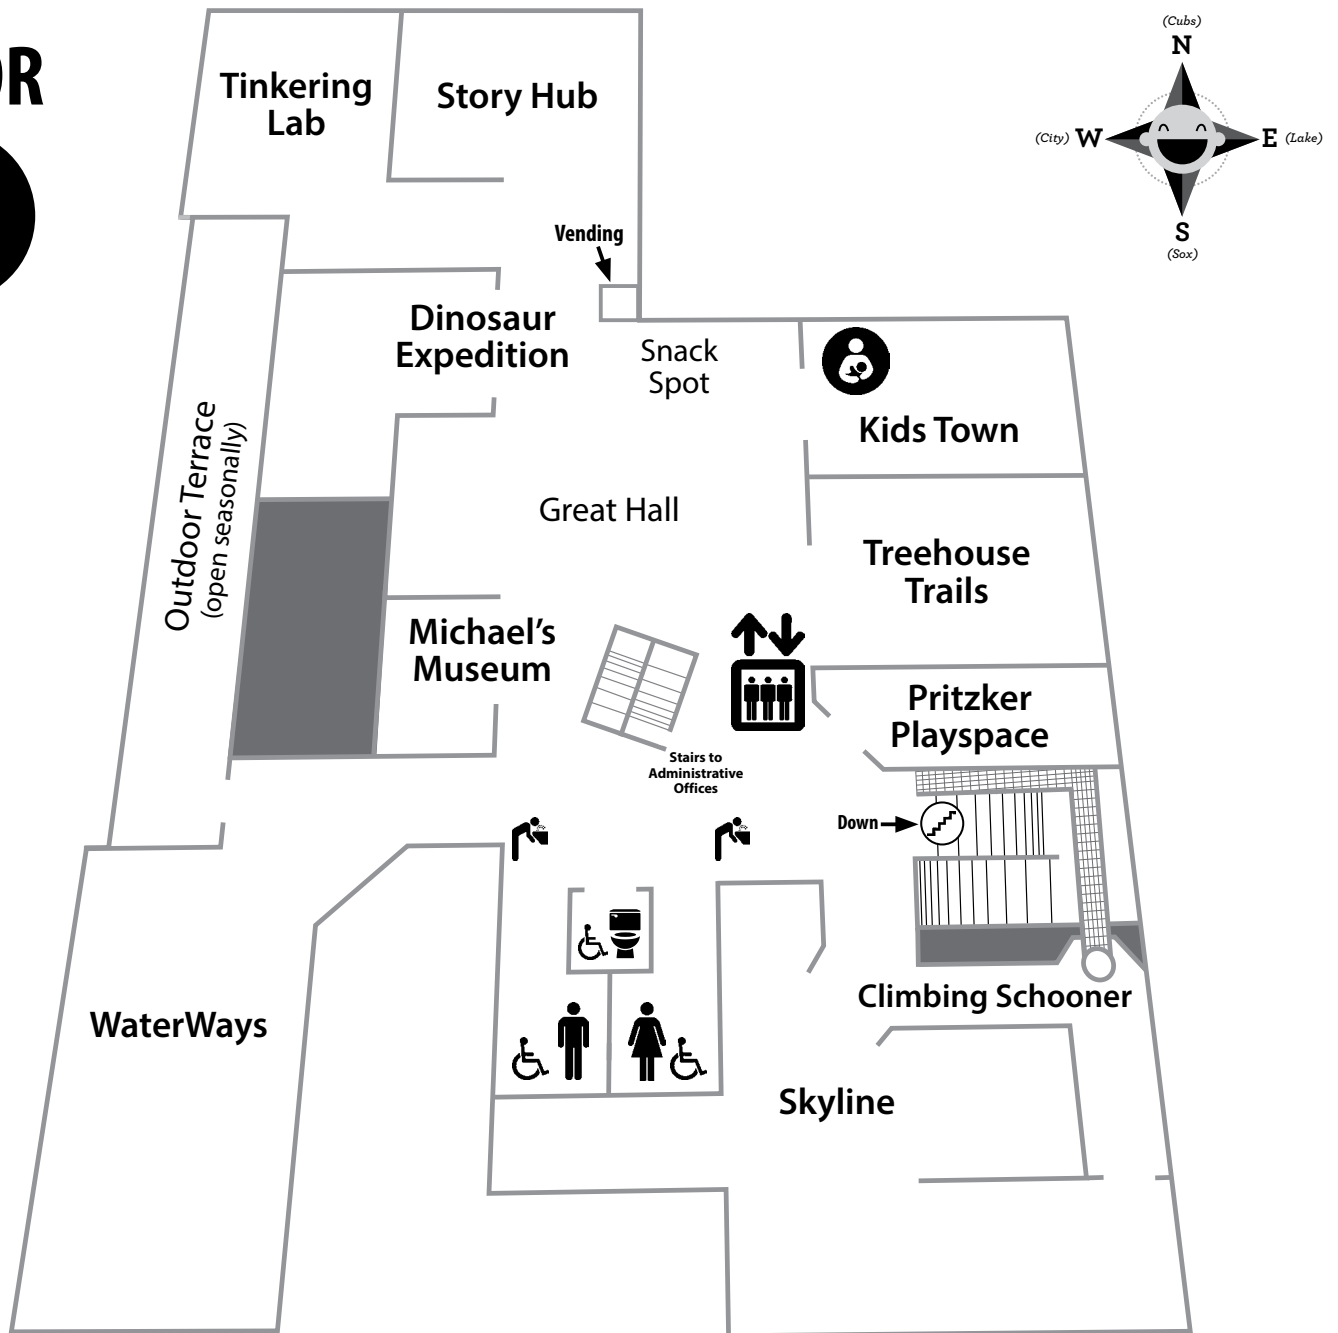

MAP

CHICAGO
CHILDREN'S
MUSEUM

Let's
Play!

FLOOR

2

FLOOR

1

	Restrooms
	• All restrooms have changing tables
	• Accessible and all-gender restrooms Floors 2 and 3
	Drinking Fountain
	Elevator
	Stairs
	Lockers Charge in your locker
	Unattended Coat Room
	Caregiver Center
	Feed an infant, calm a child (Feel free to feed infants anywhere in the museum)

FLOOR

3

Helpful Information

- *Today's Events* signs, highlighting the day's activities, are posted throughout the museum.
- Small snacks may be enjoyed at the *Snack Spots* on Floors 2 and 3.
- Your wristband allows unlimited, all-day re-entry to the museum.
- Children under the age of 16 must be accompanied by an adult at all times.

	<p>Restrooms</p> <ul style="list-style-type: none"> • All restrooms have changing tables • Accessible and all-gender restrooms Floors 2 and 3
	<p>Drinking Fountain</p>
	<p>Elevator</p>
	<p>Stairs</p>
	<p>Lockers Charge in your locker</p>
	<p>Unattended Coat Room</p>
	<p>Caregiver Center Feed an infant, calm a child (Feel free to feed infants anywhere in the museum)</p>