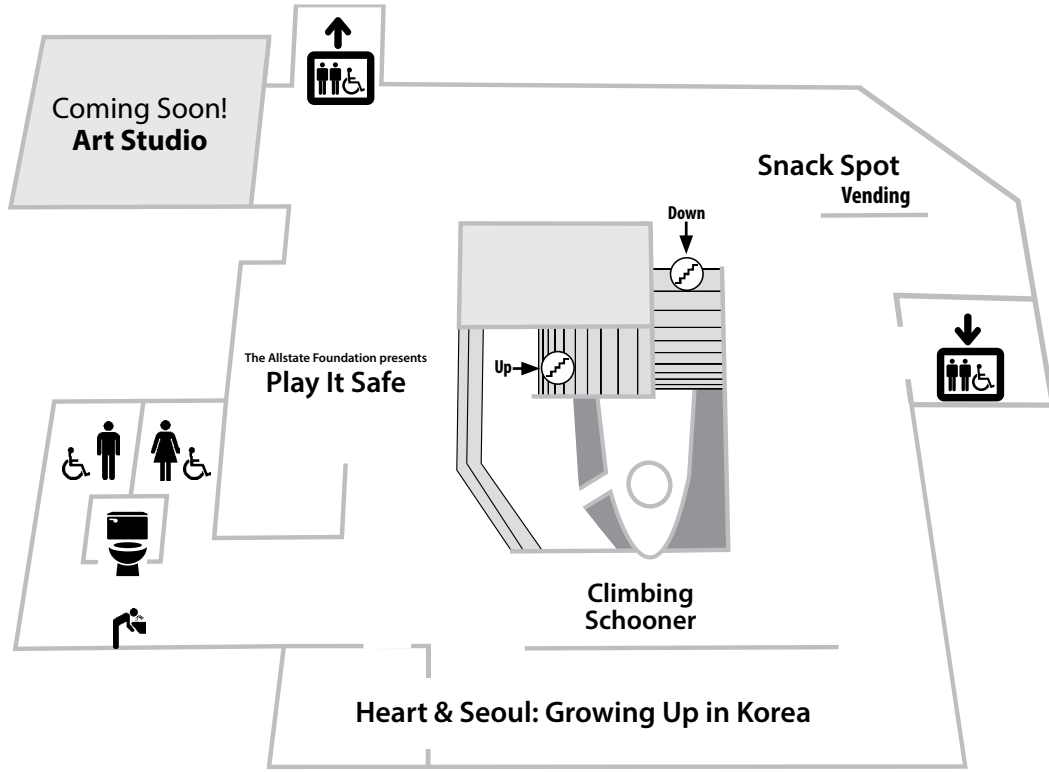

MAP

CHICAGO
CHILDREN'S
MUSEUM

Let's
Play!

FLOOR

2

FLOOR

1

	Restrooms
	• All restrooms have changing tables
	• Accessible and all-gender restrooms Floors 2 and 3
	Drinking Fountain
	Elevator
	Stairs
	Lockers Charge in your locker
	Unattended Coat Room
	Caregiver Center
	Feed an infant, calm a child (Feel free to feed infants anywhere in the museum)

FLOOR

3

Helpful Information

- *Today's Events* signs, highlighting the day's activities, are posted throughout the museum.
- Small snacks may be enjoyed at the *Snack Spots* on Floors 2 and 3.
- Your wristband allows unlimited, all-day re-entry to the museum.
- Children under the age of 16 must be accompanied by an adult at all times.

	<p>Restrooms</p> <ul style="list-style-type: none"> • All restrooms have changing tables • Accessible and all-gender restrooms Floors 2 and 3
	<p>Drinking Fountain</p>
	<p>Elevator</p>
	<p>Stairs</p>
	<p>Lockers Charge in your locker</p>
	<p>Unattended Coat Room</p>
	<p>Caregiver Center Feed an infant, calm a child (Feel free to feed infants anywhere in the museum)</p>