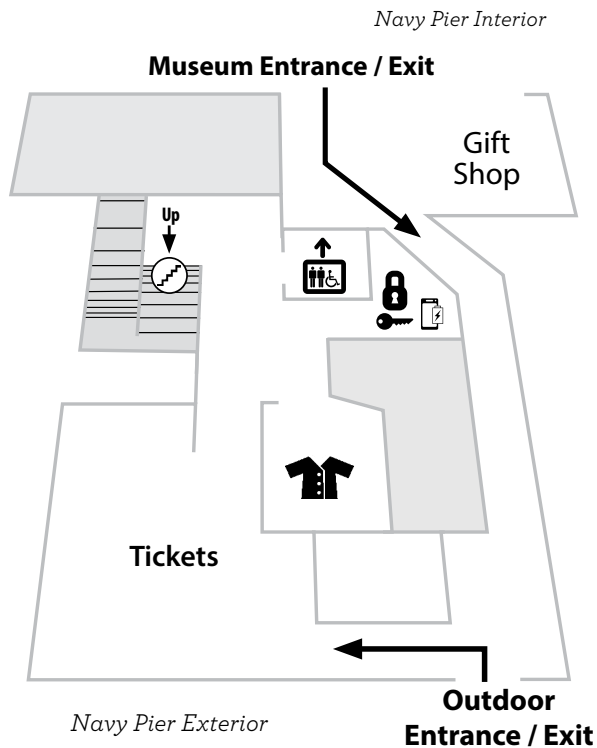

MAP

CHICAGO
CHILDREN'S
MUSEUM

Let's
Play!

FLOOR

2

FLOOR

1

	Restrooms
	• All restrooms have changing tables
	• Accessible and all-gender restrooms Floors 2 and 3
	Drinking Fountain
	Elevator
	Stairs
	Lockers Charge in your locker
	Unattended Coat Room
	Caregiver Center
	Feed an infant, calm a child (Feel free to feed infants anywhere in the museum)

FLOOR

3

Helpful Information

- *Today's Events* signs, highlighting the day's activities, are posted throughout the museum.
- Small snacks may be enjoyed at the *Snack Spots* on Floors 2 and 3.
- Your wristband allows unlimited, all-day re-entry to the museum.
- Children under the age of 16 must be accompanied by an adult at all times.

	<p>Restrooms</p> <ul style="list-style-type: none"> • All restrooms have changing tables • Accessible and all-gender restrooms Floors 2 and 3
	<p>Drinking Fountain</p>
	<p>Elevator</p>
	<p>Stairs</p>
	<p>Lockers Charge in your locker</p>
	<p>Unattended Coat Room</p>
	<p>Caregiver Center Feed an infant, calm a child (Feel free to feed infants anywhere in the museum)</p>