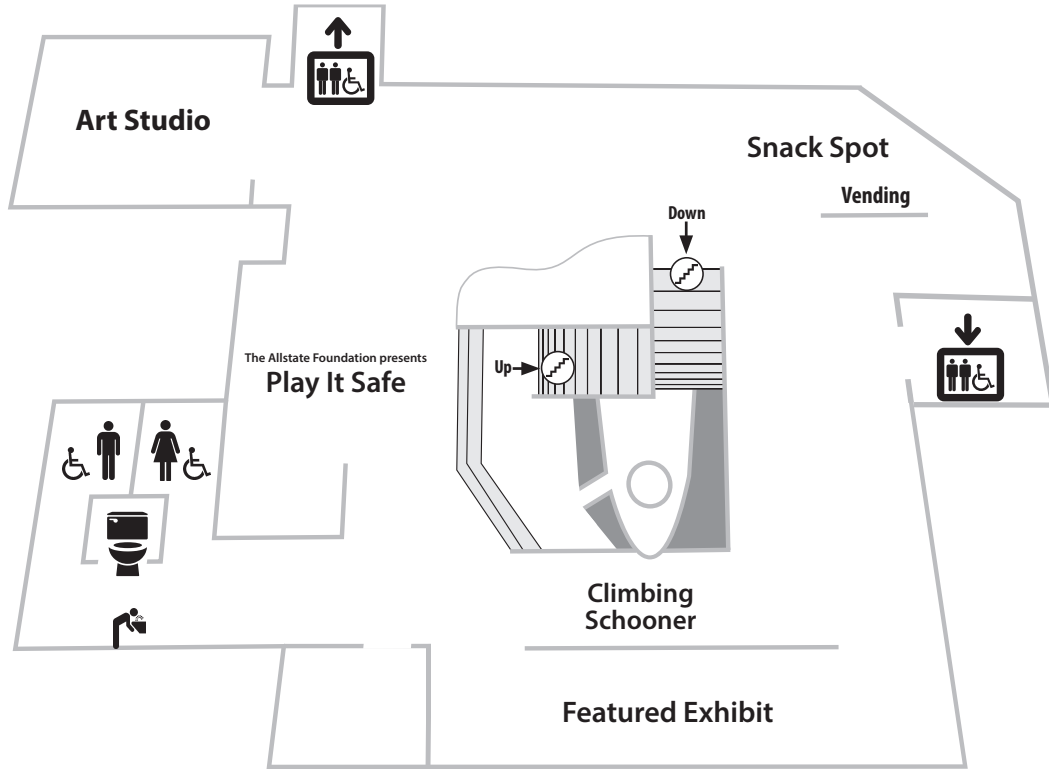

MAP

CHICAGO
CHILDREN'S
MUSEUM

Let's
Play!

FLOOR

2

FLOOR

1

	Restrooms - All restrooms have changing tables - Accessible and all-gender restrooms Floors 2 and 3
	Drinking Fountain
	Elevator
	Stairs
	Lockers Charge in your locker
	Unattended Coat Room
	Caregiver Center Feed an infant, calm a child <i>(Feel free to feed infants anywhere in the museum)</i>