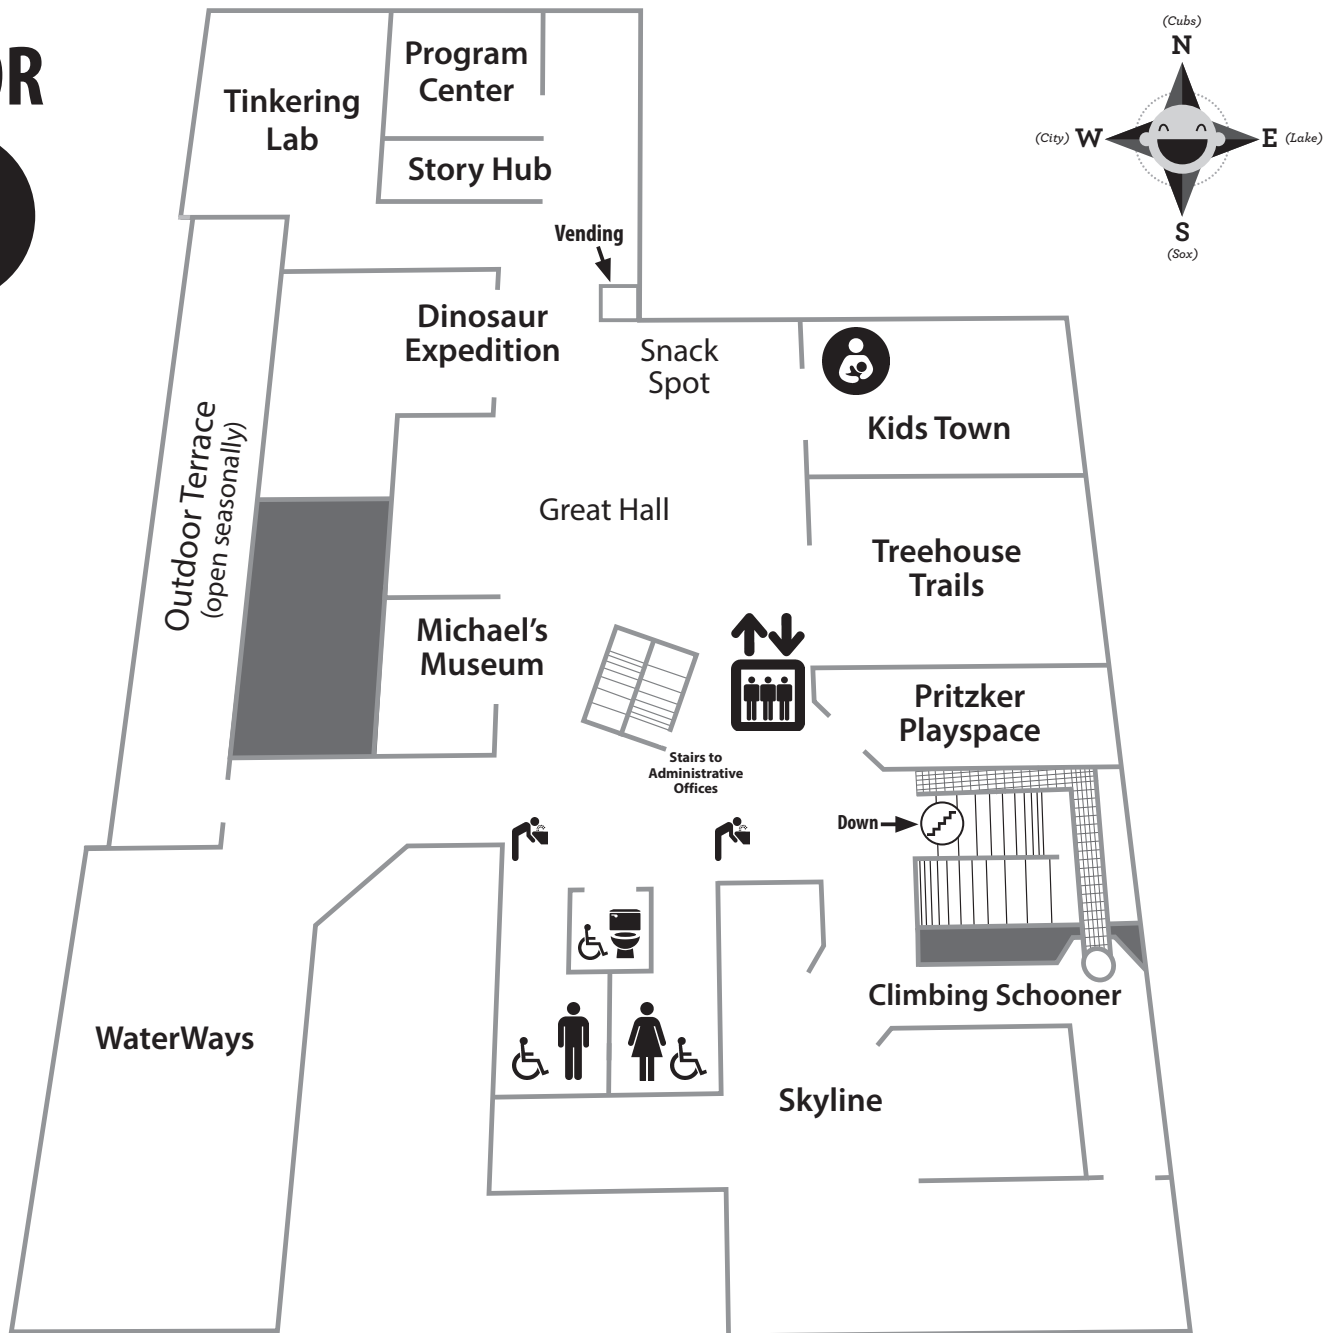

## FLOOR

# 1

	<p><b>Restrooms</b></p> <ul style="list-style-type: none"> <li>All restrooms have changing tables</li> <li>Accessible and all-gender restrooms Floors 2 and 3</li> </ul>
	<p><b>Drinking Fountain</b></p>
	<p><b>Elevator</b></p>
	<p><b>Stairs</b></p>
	<p><b>Lockers</b>  Charge in your locker</p>
	<p><b>Unattended Coat Room</b></p>
	<p><b>Caregiver Center</b></p> <p>Feed an infant, calm a child <i>(Feel free to feed infants anywhere in the museum)</i></p>

## Helpful Information

- *Today's Events* signs, highlighting the day's activities, are posted throughout the museum.
- Small snacks may be enjoyed at the *Snack Spots* on Floors 2 and 3.
- Your wristband allows unlimited, all-day re-entry to the museum.
- Children under the age of 16 must be accompanied by an adult at all times.

	<p><b>Restrooms</b></p> <ul style="list-style-type: none"> <li>• All restrooms have changing tables</li> <li>• Accessible and all-gender restrooms Floors 2 and 3</li> </ul>
	<p><b>Drinking Fountain</b></p>
	<p><b>Elevator</b></p>
	<p><b>Stairs</b></p>
	<p><b>Lockers</b>  Charge in your locker</p>
	<p><b>Unattended Coat Room</b></p>
	<p><b>Caregiver Center</b></p> <p>Feed an infant, calm a child (Feel free to feed infants anywhere in the museum)</p>