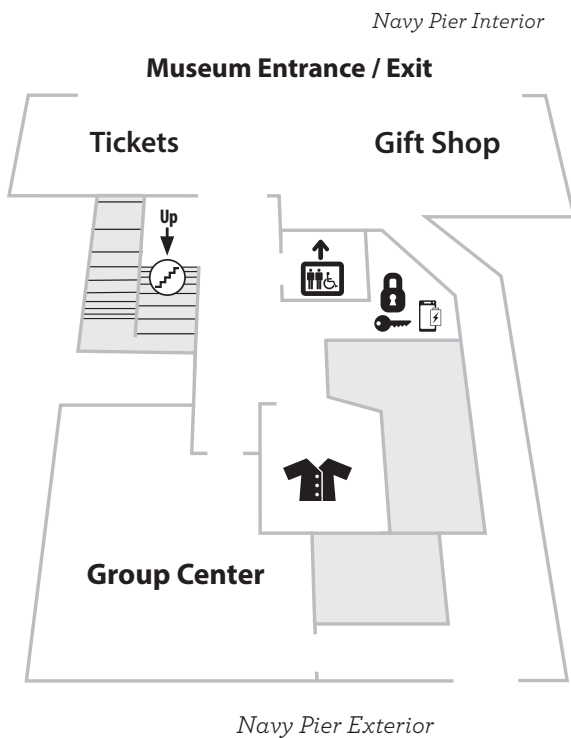

# MAP

CHICAGO  
CHILDREN'S  
MUSEUM

Let's  
Play!

# 1

	<p><b>Restrooms</b></p> <ul style="list-style-type: none"> <li>All restrooms have changing tables</li> <li>Accessible and all-gender restrooms Floors 2 and 3</li> </ul>
	<p><b>Drinking Fountain</b></p>
	<p><b>Elevator</b></p>
	<p><b>Stairs</b></p>
	<p><b>Lockers</b>  Charge in your locker</p>
	<p><b>Unattended Coat Room</b></p>
	<p><b>Caregiver Center</b></p> <p>Feed an infant, calm a child <i>(Feel free to feed infants anywhere in the museum)</i></p>

## Helpful Information

- *Today's Events* signs, highlighting the day's activities, are posted throughout the museum.
- Small snacks may be enjoyed at the *Snack Spots* on Floors 2 and 3.
- Your wristband allows unlimited, all-day re-entry to the museum.
- Children under the age of 16 must be accompanied by an adult at all times.

	<p><b>Restrooms</b></p> <ul style="list-style-type: none"> <li>• All restrooms have changing tables</li> <li>• Accessible and all-gender restrooms Floors 2 and 3</li> </ul>
	<p><b>Drinking Fountain</b></p>
	<p><b>Elevator</b></p>
	<p><b>Stairs</b></p>
	<p><b>Lockers</b>  Charge in your locker</p>
	<p><b>Unattended Coat Room</b></p>
	<p><b>Caregiver Center</b></p> <p>Feed an infant, calm a child (Feel free to feed infants anywhere in the museum)</p>